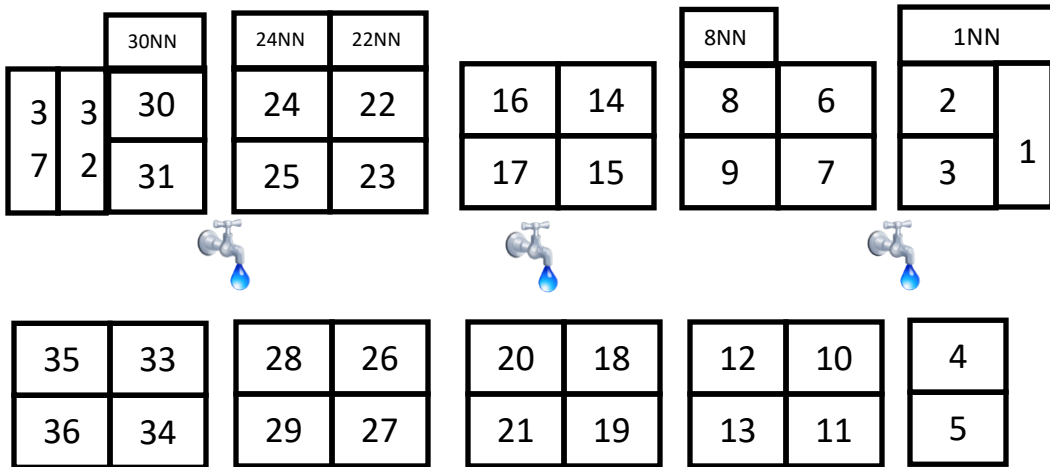

Project Grow Community Garden at Ann Arbor Airport

Corn Field

Fence

Woods

Plot sizes are full-size (25'x30') unless designated with an asterisk(*) to denote half-size plot. If a full-size plot needs to be divided in half, the half-size plots are labeled N, S, E, W (e.g., 9W & 9E).

Map is not to scale.