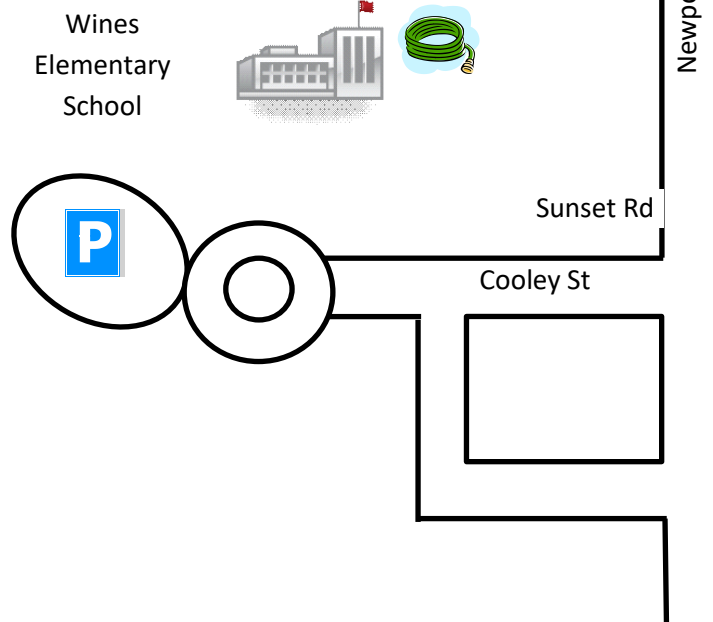

Project Grow Community Garden at Wines Elementary School

M-14

Plot sizes are full-size (25'x30') unless designated with an asterisk(*) to denote half-size plot. If a full-size plot needs to be divided in half, the half-size plots are labeled N, S, E, W (e.g., 9W & 9E).

Map is not to scale.