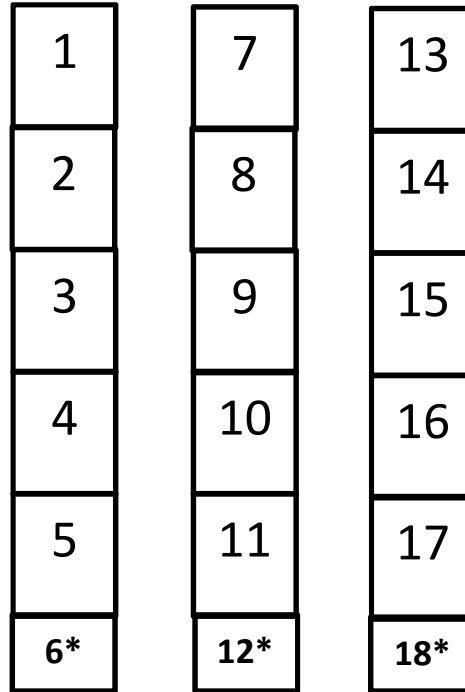

Project Grow Community Garden at

Food Gatherers

Parking after 4pm M-F and weekends

Plot sizes are full-size (25'x30').
If a full-size plot is divided into
half, plots, they are labeled N,
S, E, W (e.g., 9W & 9E).
6*, 12* and 18* are all half plots.

Map is not to scale.

Carrot Way

Dhu Varren Road

**Ann Arbor Chinese
Christian Church**

Please park in church lot
before 4pm M-F