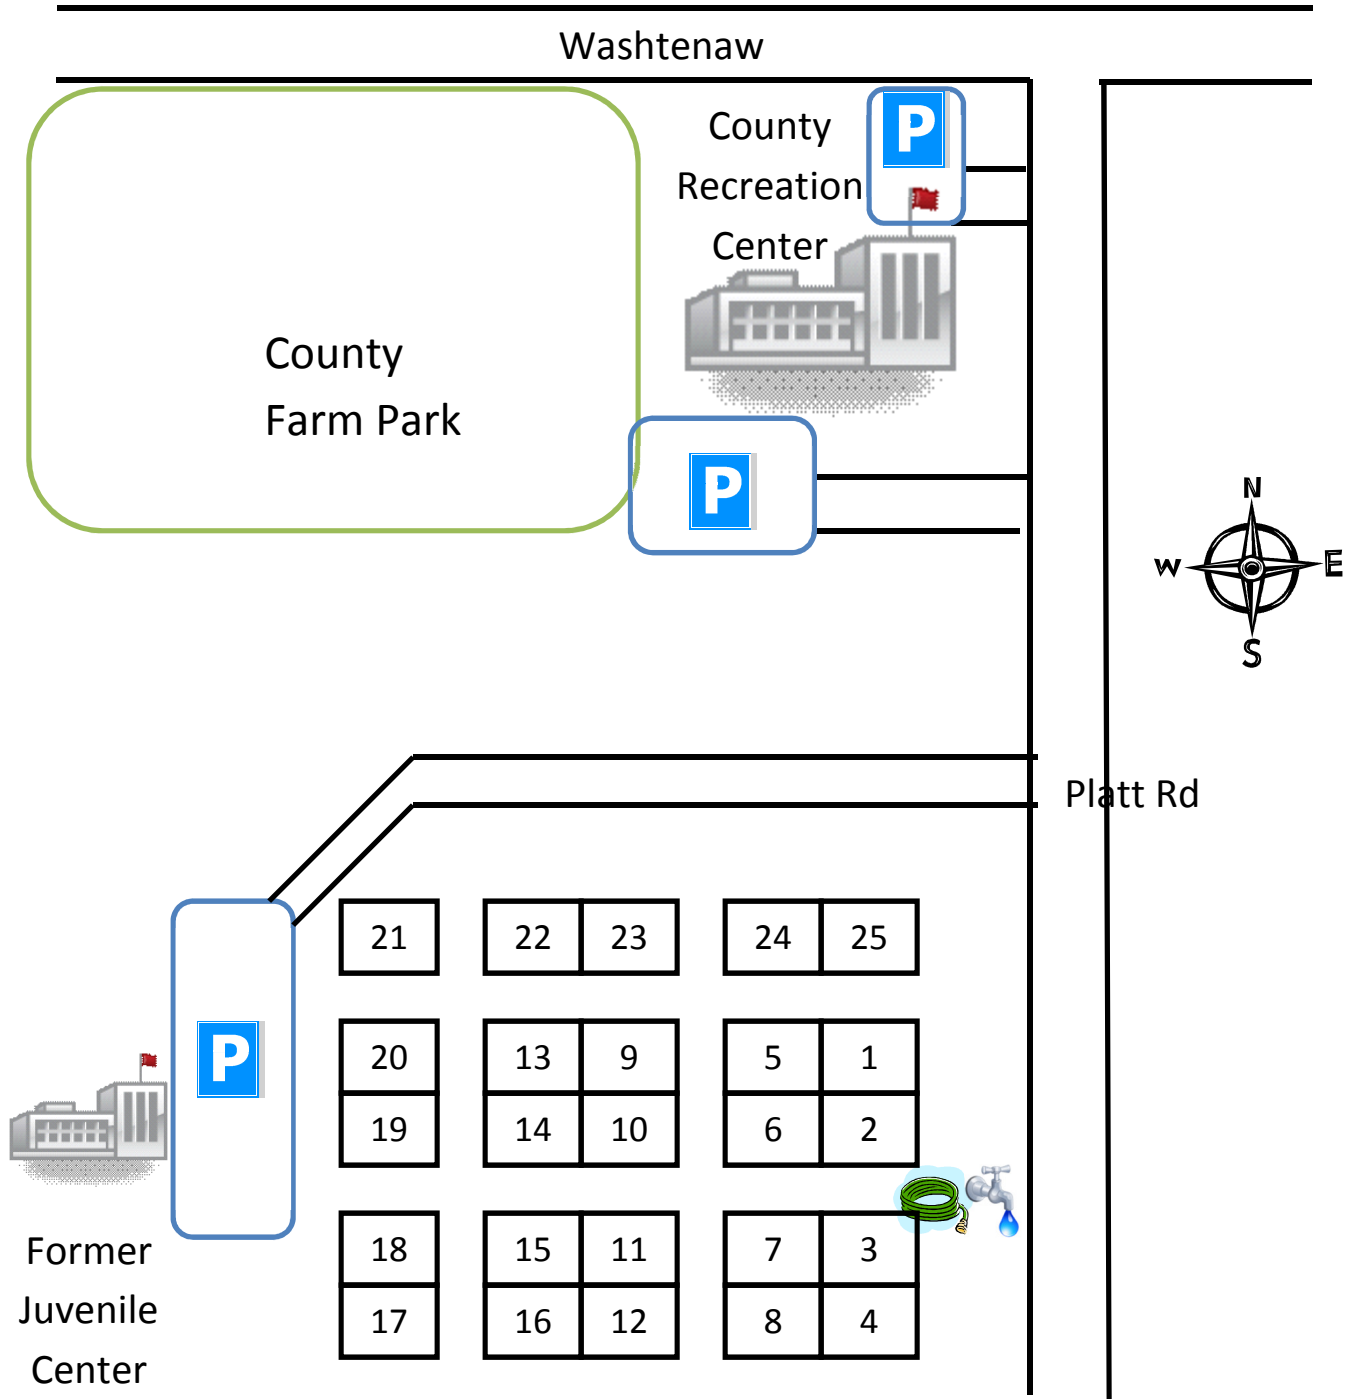

Project Grow Community Garden at Platt Road

Plot sizes are full-size (25'x30') unless designated with an asterisk(*) to denote half-size plot. If a full-size plot needs to be divided in half, the half-size plots are labeled N, S, E, W (e.g., 9W & 9E).

Map is not to scale.