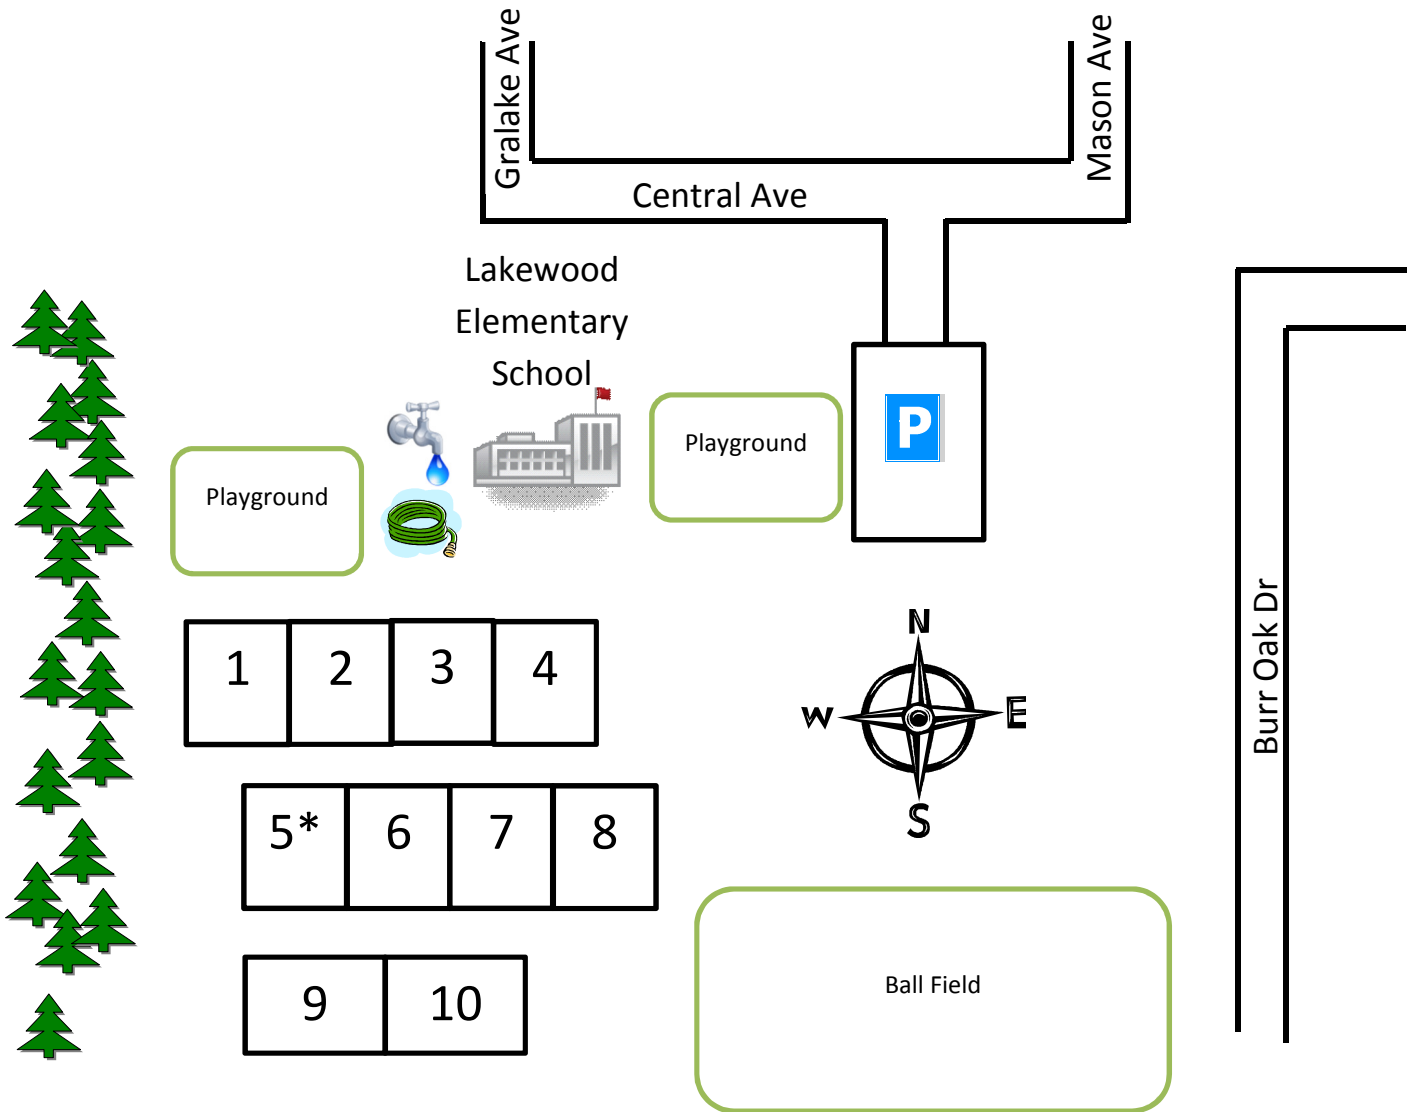

Project Grow Community Garden at Lakewood Elementary School

Plot sizes are full-size (25'x30') unless designated with an asterisk(*) to denote half-size plot. If a full-size plot needs to be divided in half, the half-size plots are labeled N, S, E, W (e.g., 9W & 9E).

Map is not to scale.