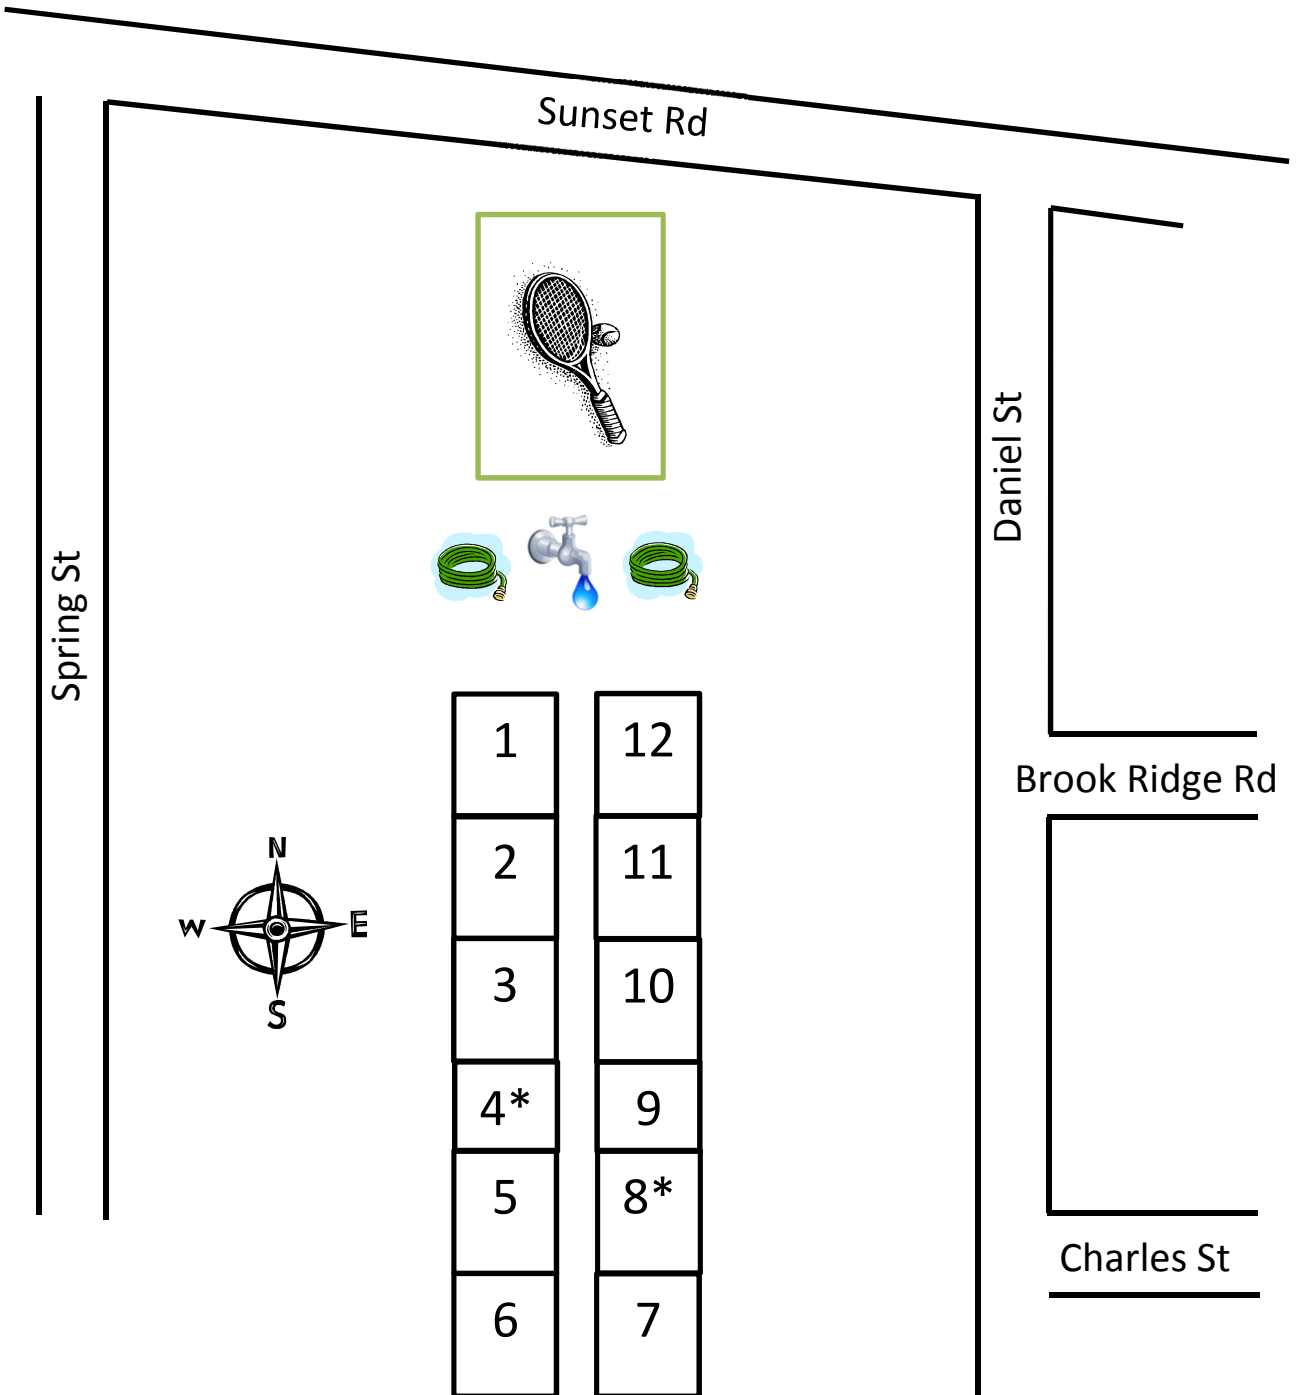

# Project Grow Community Garden at Hunt Park

Plot sizes are full-size (25'x30') unless designated with an asterisk(\*) to denote half-size plot. If a full-size plot needs to be divided in half, the half-size plots are labeled N, S, E, W (e.g., 9W & 9E).

Map is not to scale.