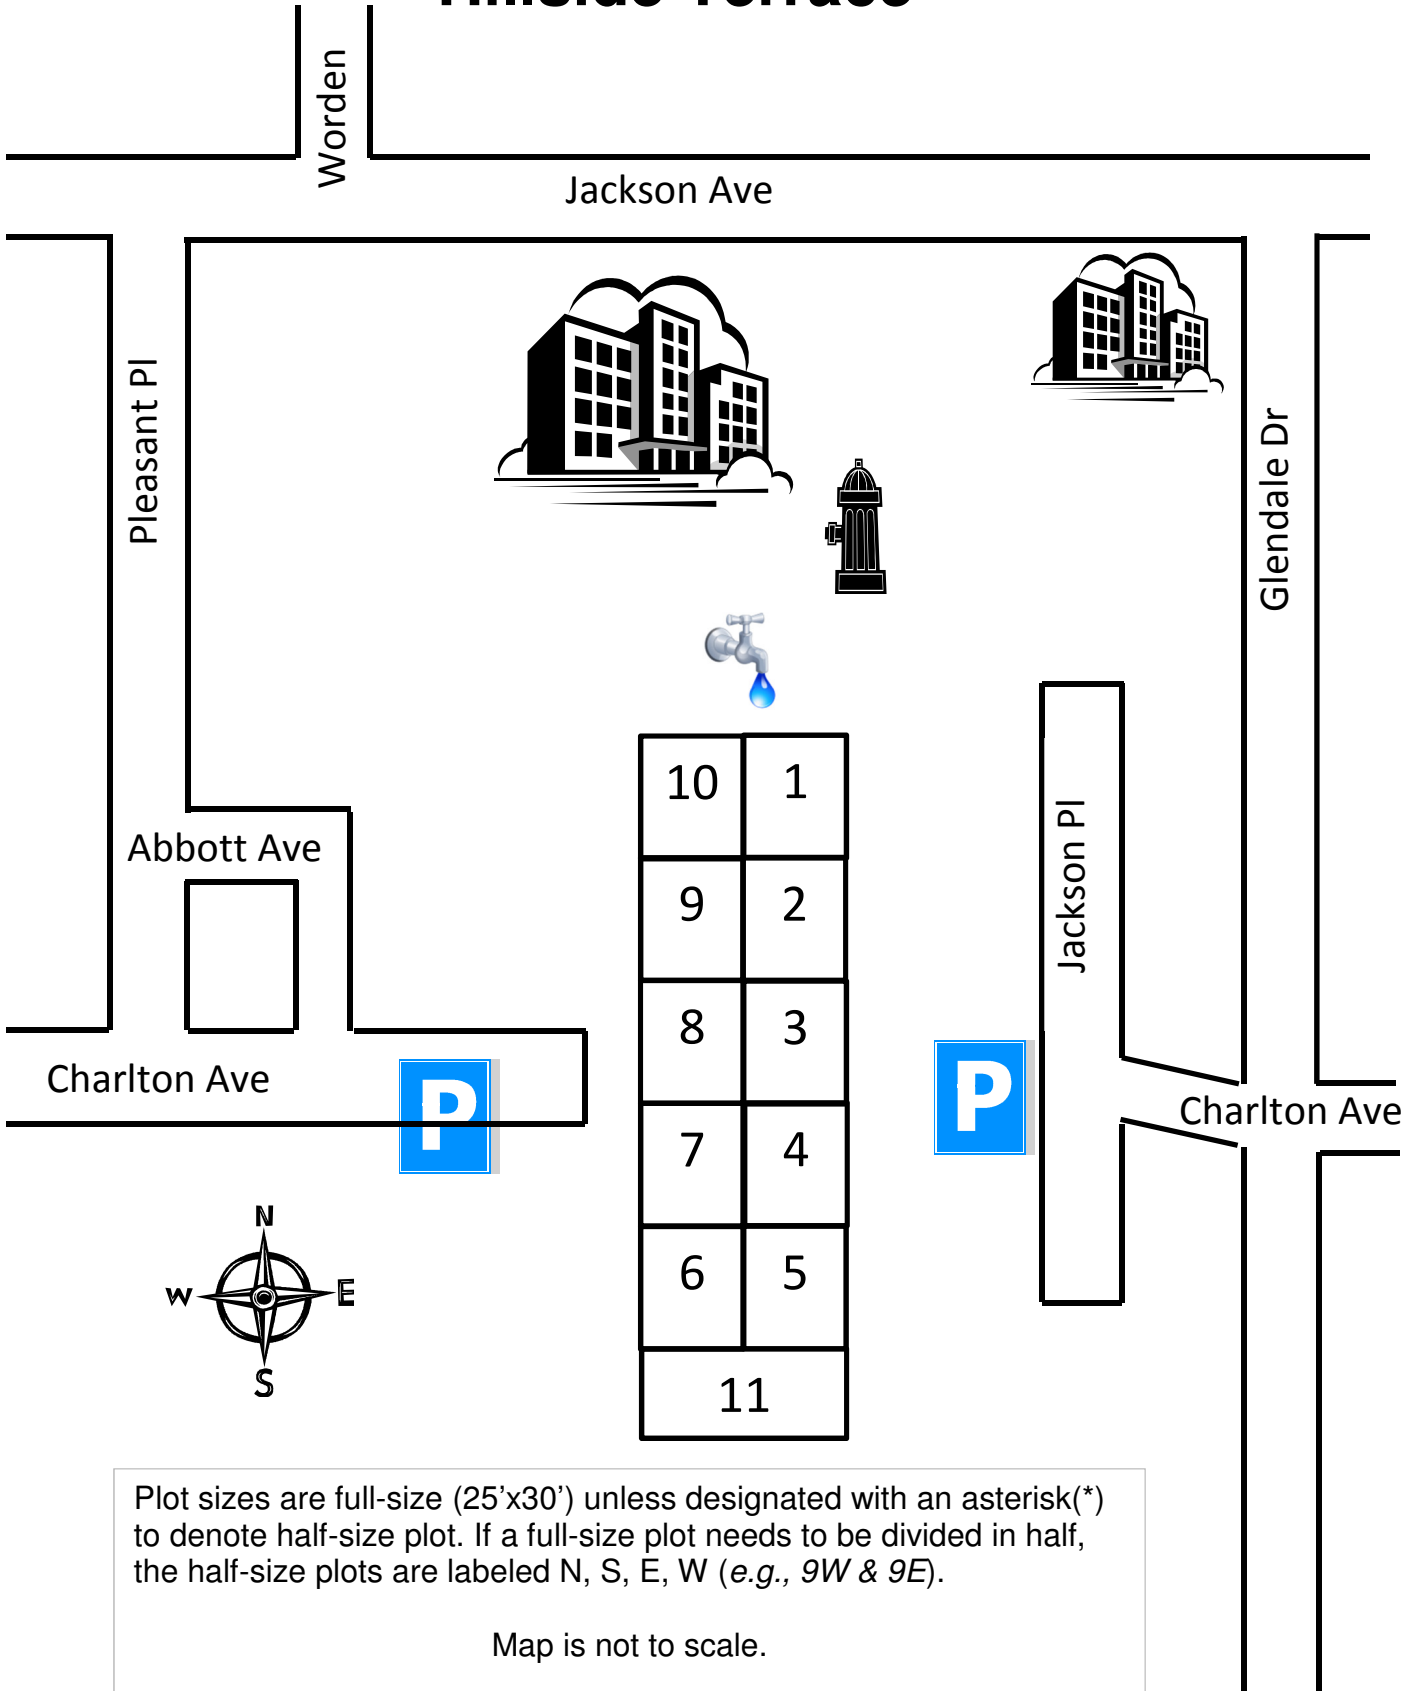

Project Grow Community Garden at Hillside Terrace

Plot sizes are full-size (25'x30') unless designated with an asterisk(*) to denote half-size plot. If a full-size plot needs to be divided in half, the half-size plots are labeled N, S, E, W (e.g., 9W & 9E).

Map is not to scale.