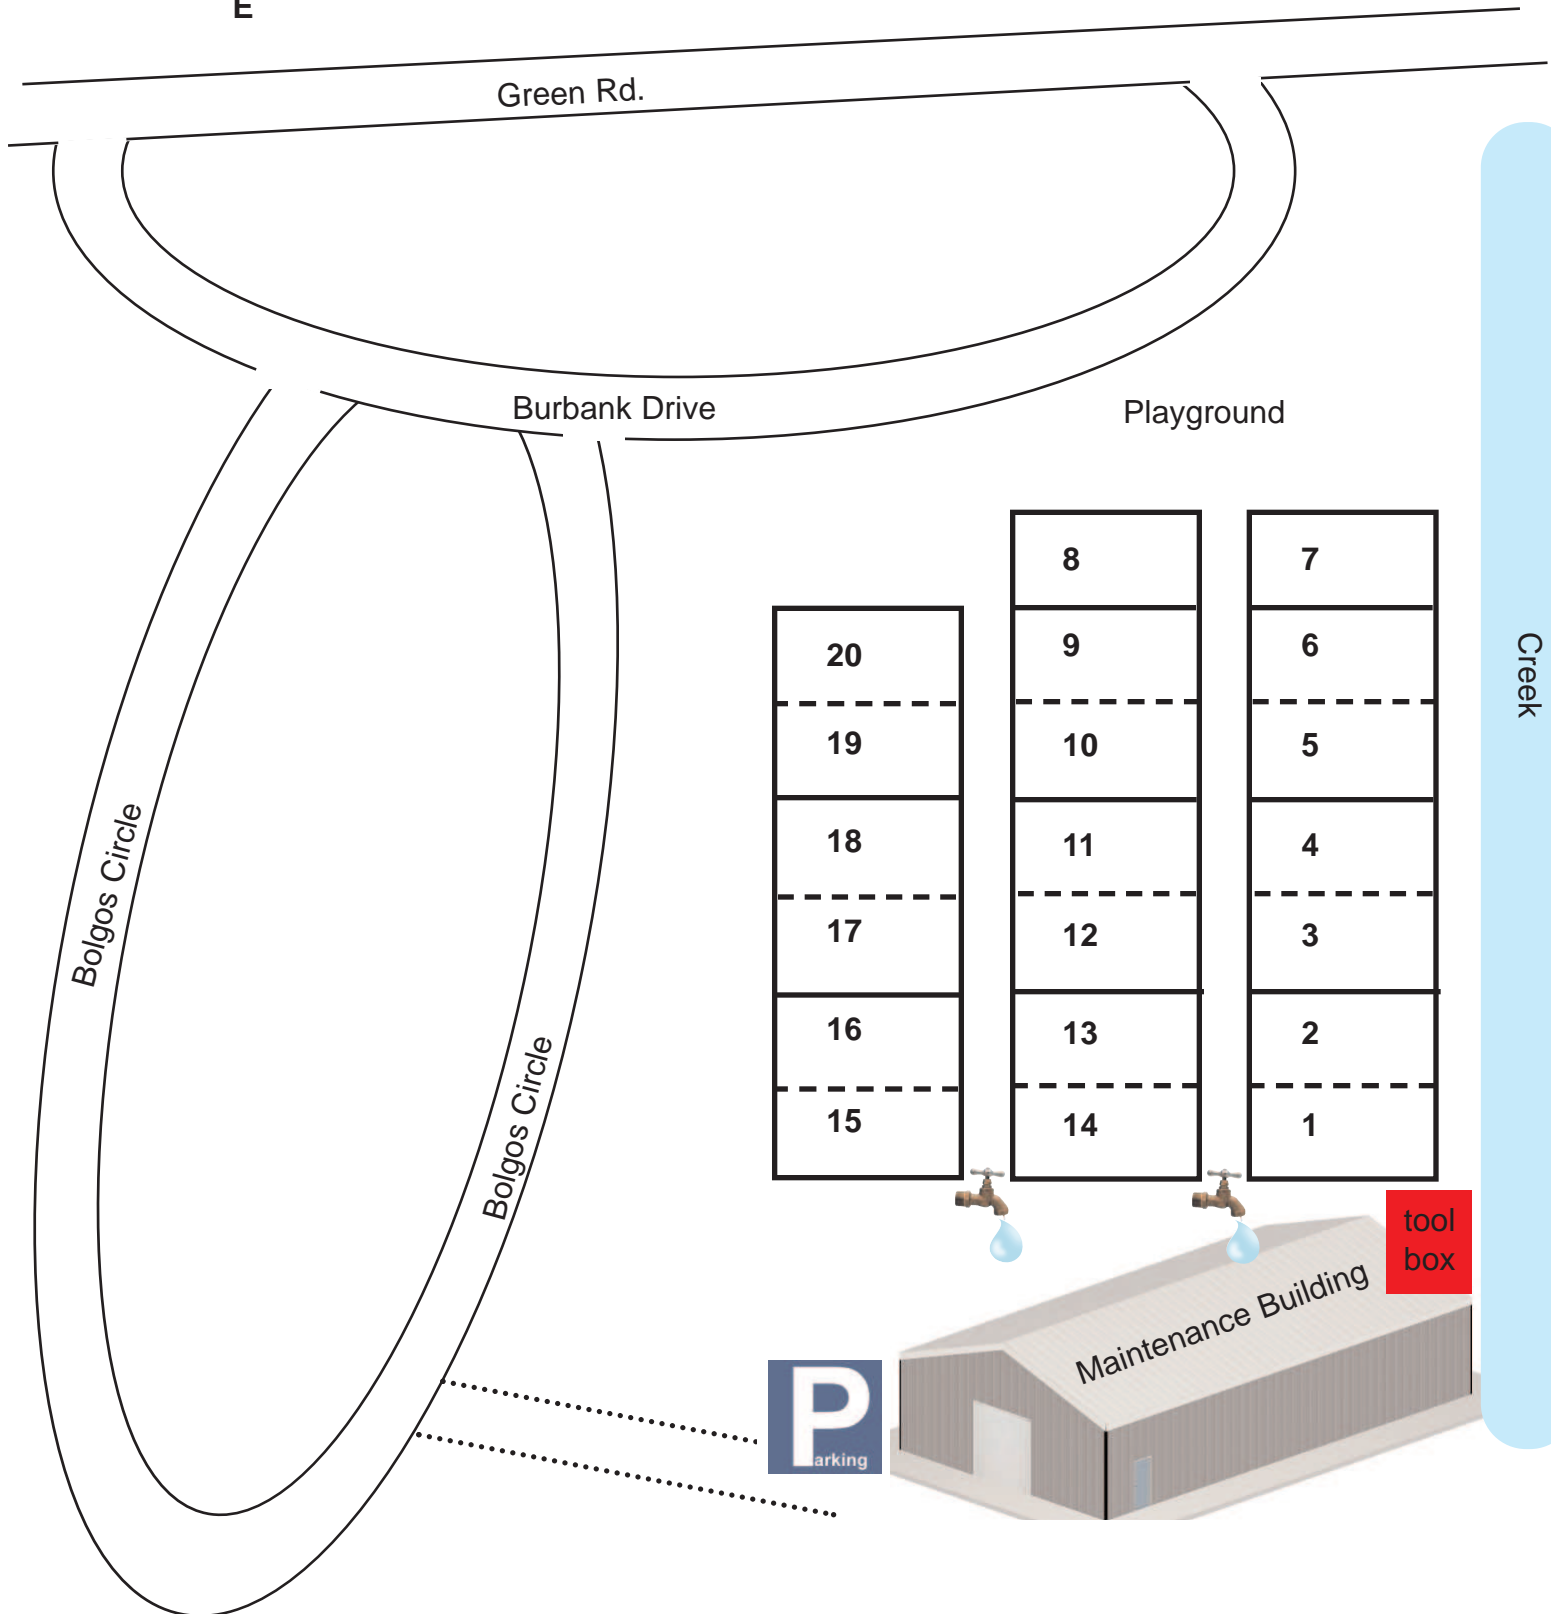

Project Grow Community Garden at Chapel Hill

All plots are HALF size (25'x15')
Map is not to scale.

Green Rd.

Burbank Drive

Playground

Creek

Bolgos Circle

Bolgos Circle

20
19
18
17
16
15

8
9
10
11
12
13
14

7
6
5
4
3
2
1

Maintenance Building

tool box