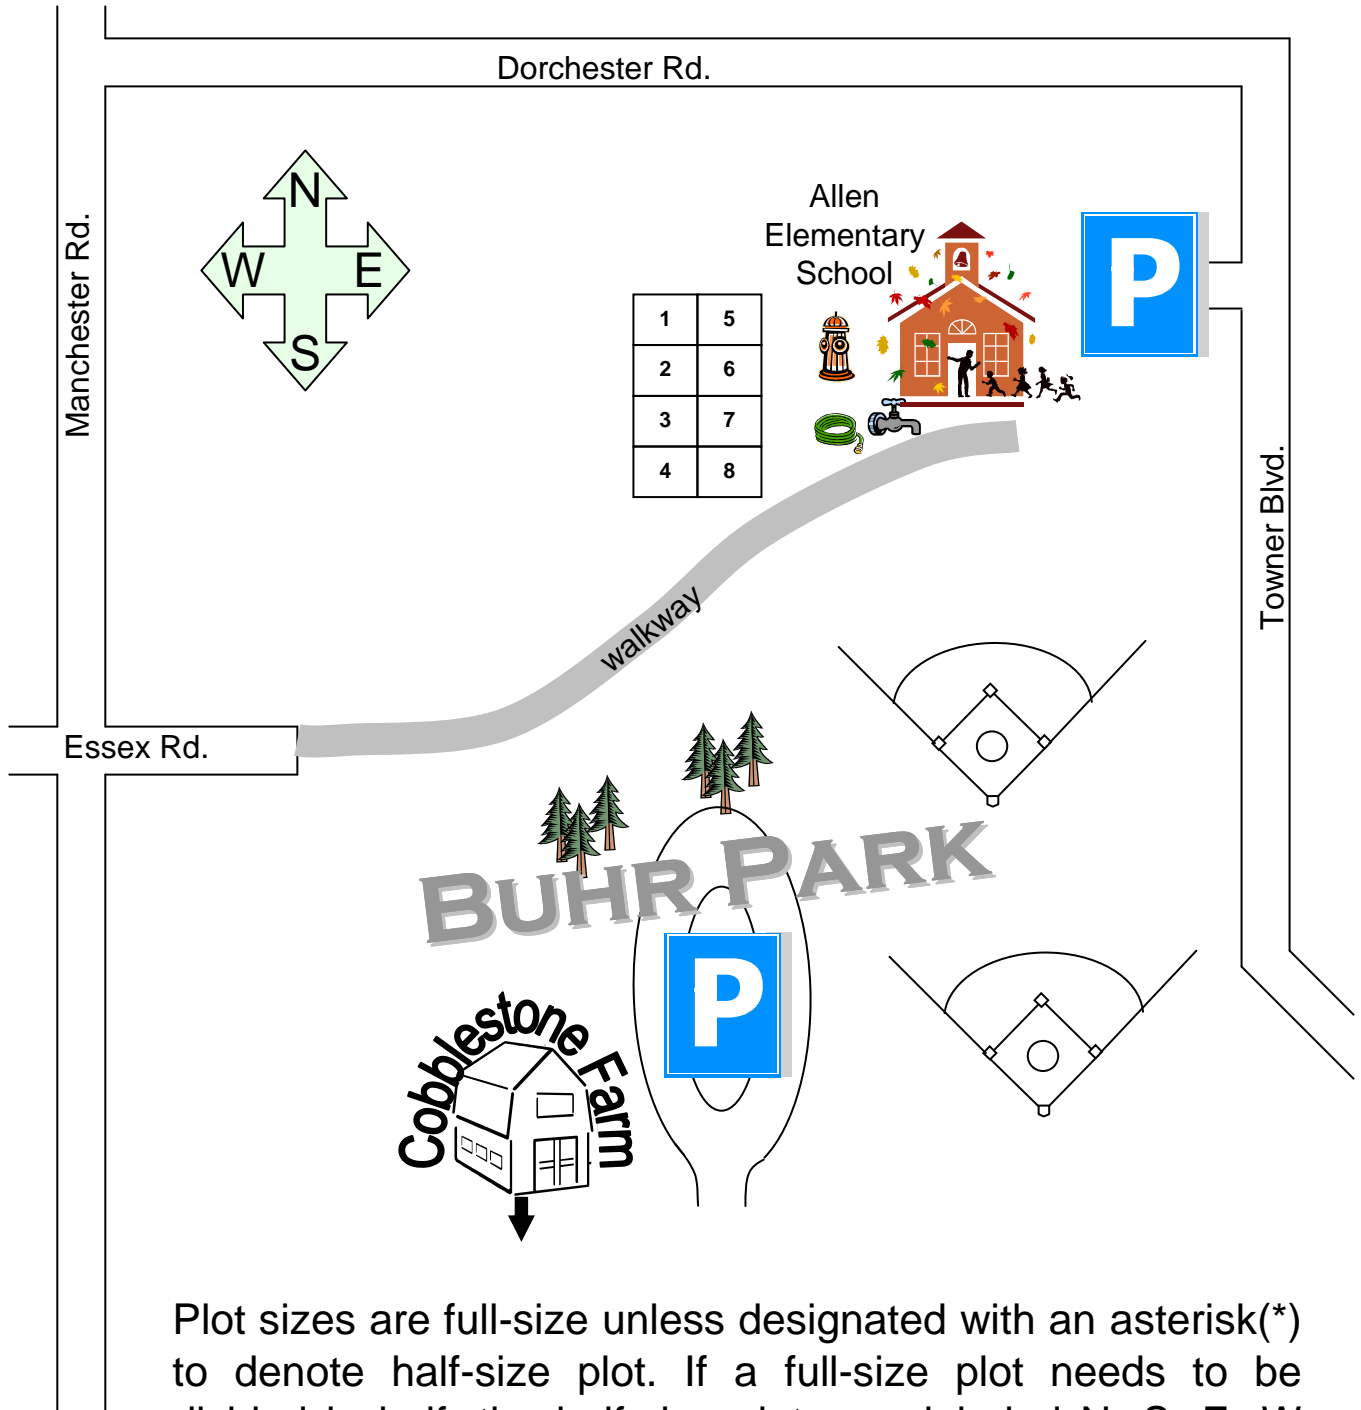

Project Grow Community Garden at Buhr Park

Plot sizes are full-size unless designated with an asterisk(*) to denote half-size plot. If a full-size plot needs to be divided in half, the half-size plots are labeled N, S, E, W (e.g., 9W & 9E).

Map is not to scale.