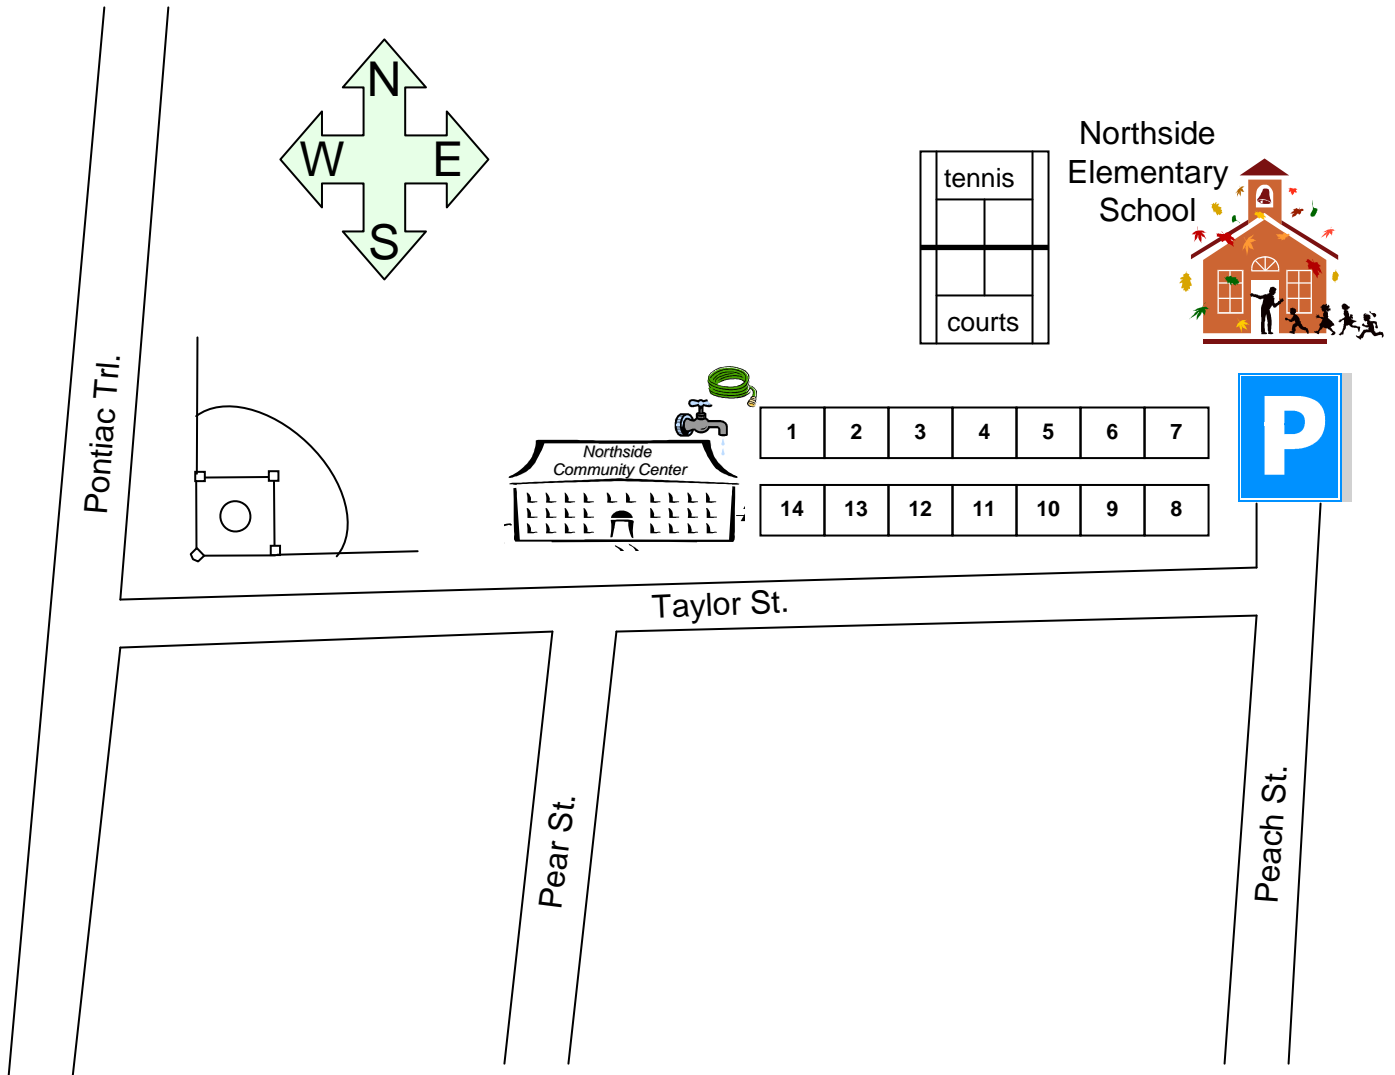

Project Grow Community Garden at Northside Community Center

Plot sizes are full-size unless designated with an asterisk(*) to denote half-size plot. If a full-size plot needs to be divided in half, the half-size plots are labeled N, S, E, W (e.g., 9W & 9E).

Map is not to scale.