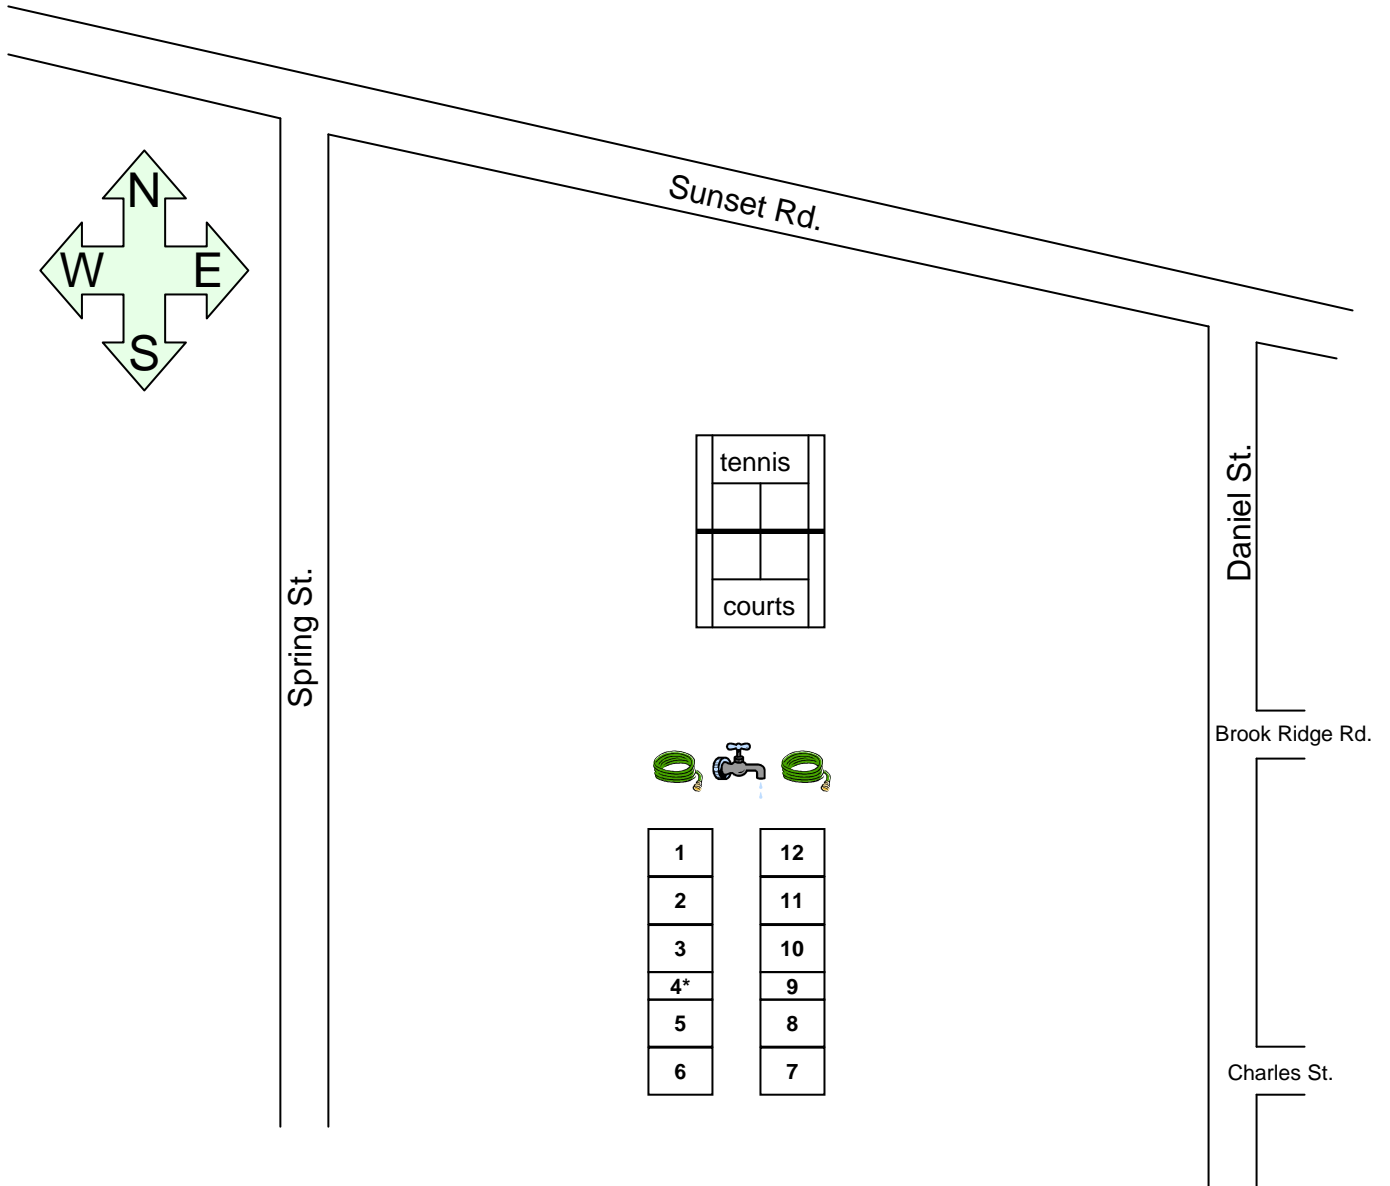

Project Grow Community Garden at Hunt Park

Plot sizes are full-size unless designated with an asterisk(*) to denote half-size plot. If a full-size plot needs to be divided in half, the half-size plots are labeled N, S, E, W (e.g., 9W & 9E).

Map is not to scale.