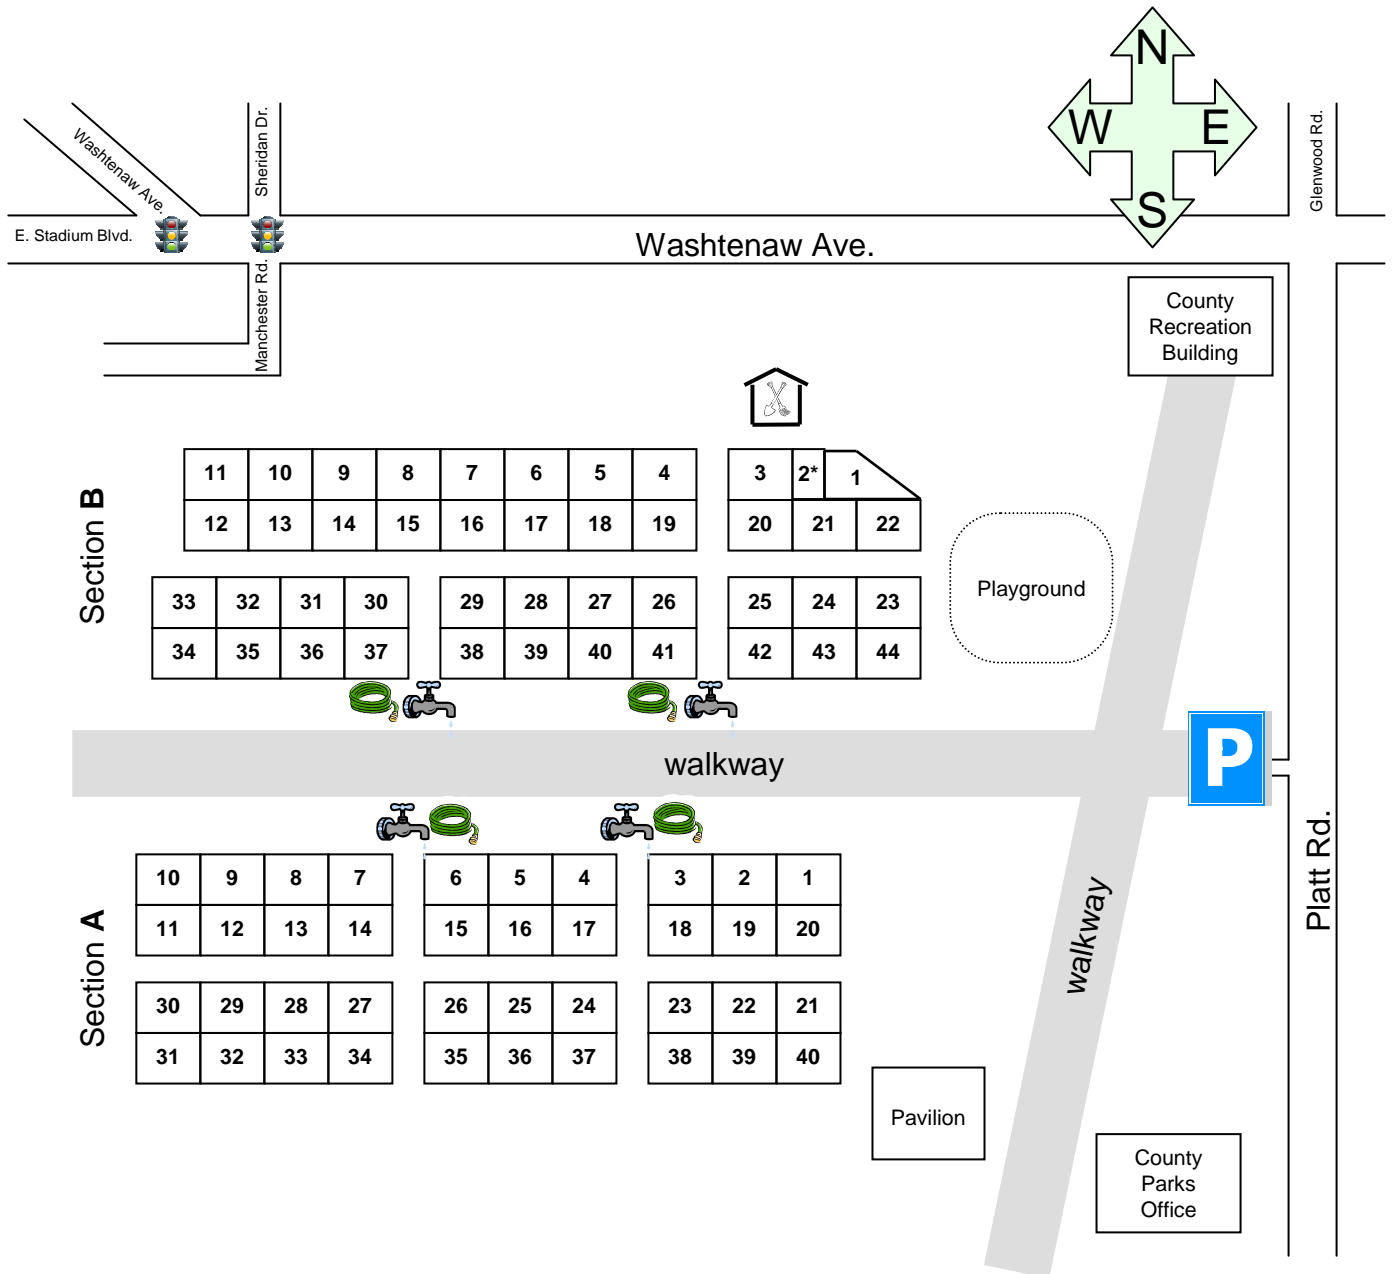

# Project Grow Community Garden at County Farm Park

Enter from Platt Road entrance. Plot sizes are full-size unless designated with an asterisk(\*) to denote half-size plot. If a full-size plot needs to be divided in half, the half-size plots are labeled N, S, E, W (e.g., 9W & 9E).

Map is not to scale.