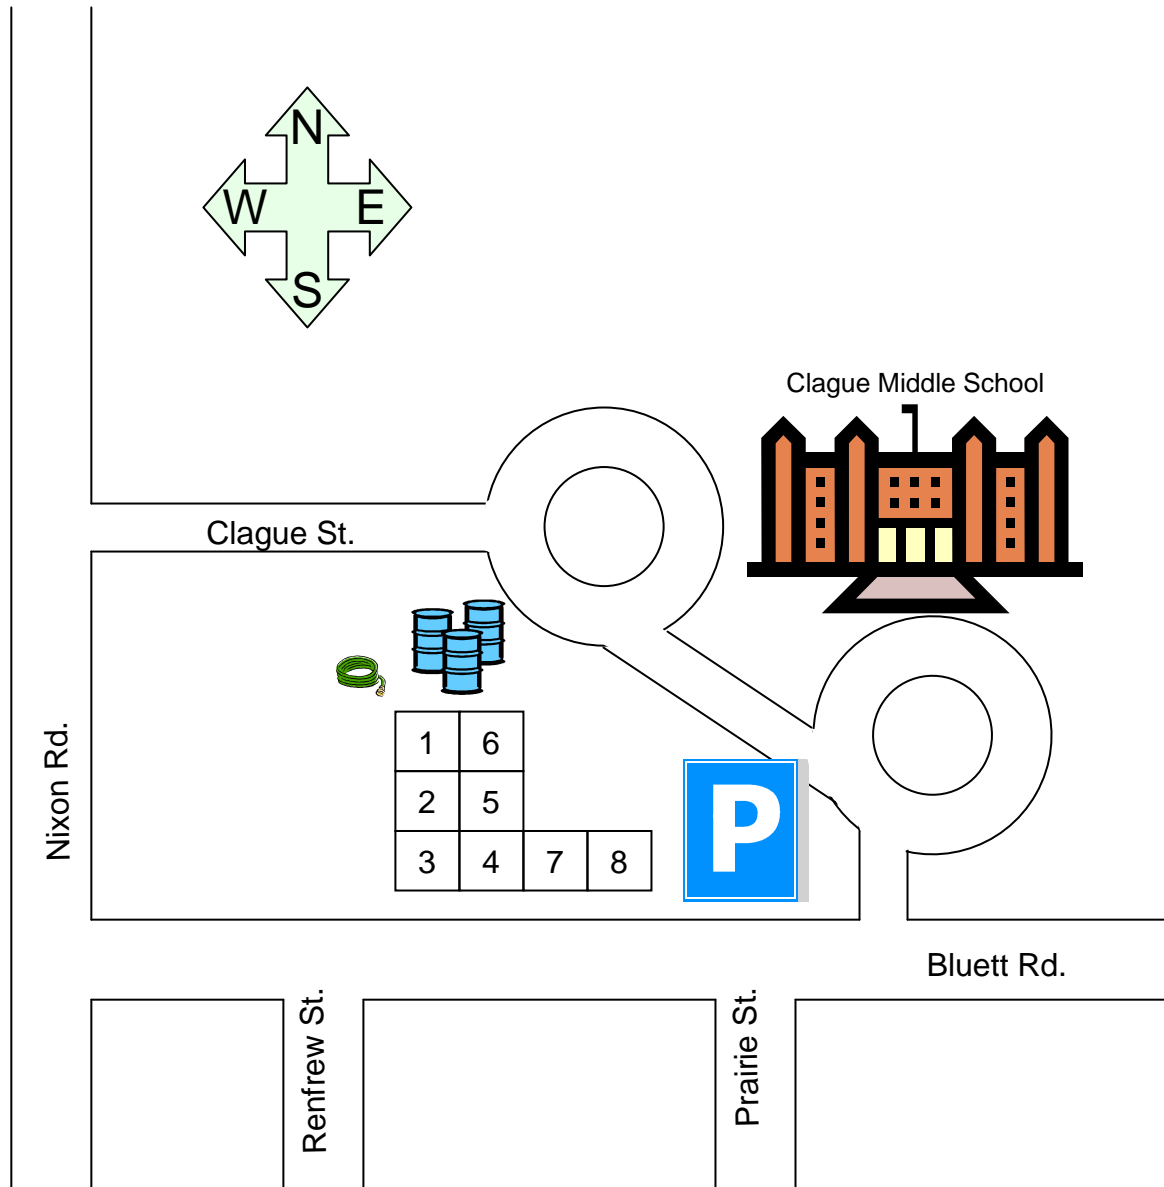

Project Grow Community Garden
at
Clague Middle School

Plot sizes are full-size unless designated with an asterisk(*) to denote half-size plot. If a full-size plot needs to be divided in half, the half-size plots are labeled N, S, E, W (e.g., 9W & 9E).

Map is not to scale.